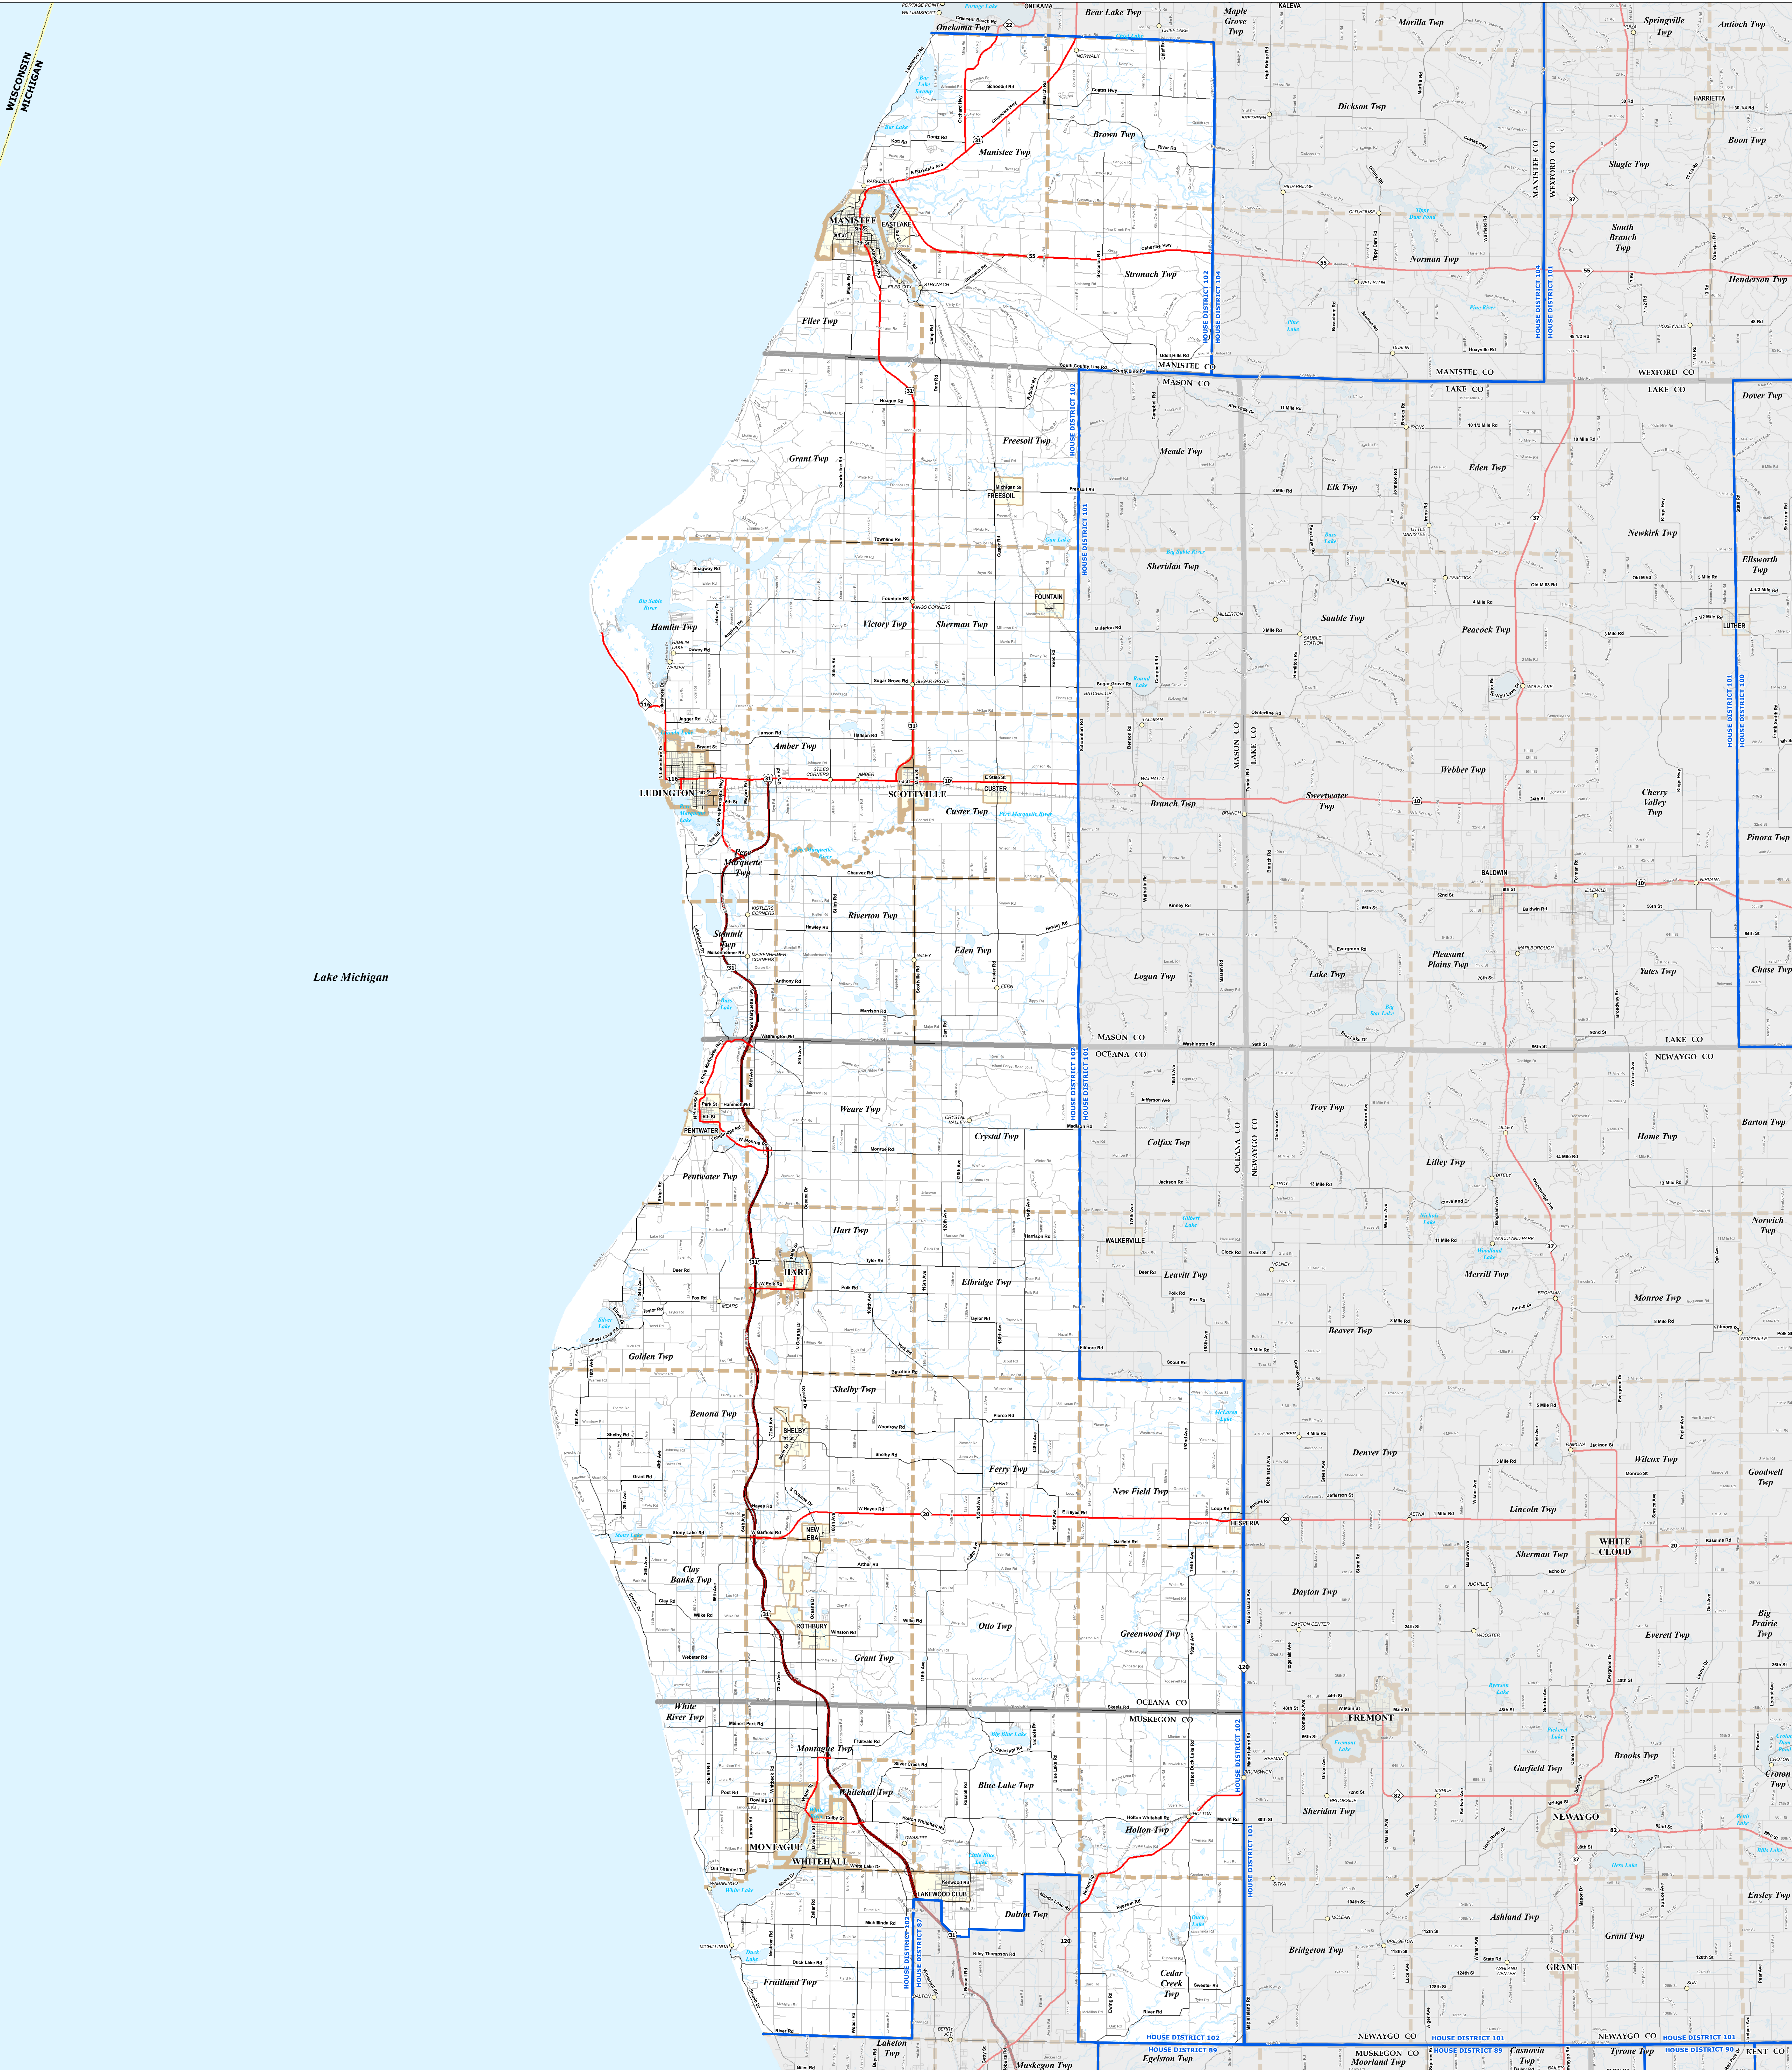

MICHIGAN STATE HOUSE DISTRICT 102

2021 Apportionment Plan

WISCONSIN
MICHIGAN

Lake Michigan

0 1 2 Miles

Legend

House District	Township	Freeway	Railroad
City	County	Highway	Water Feature
Village	State	Primary Road	River, Stream, or Drain
Unincorporated Place	Local Road